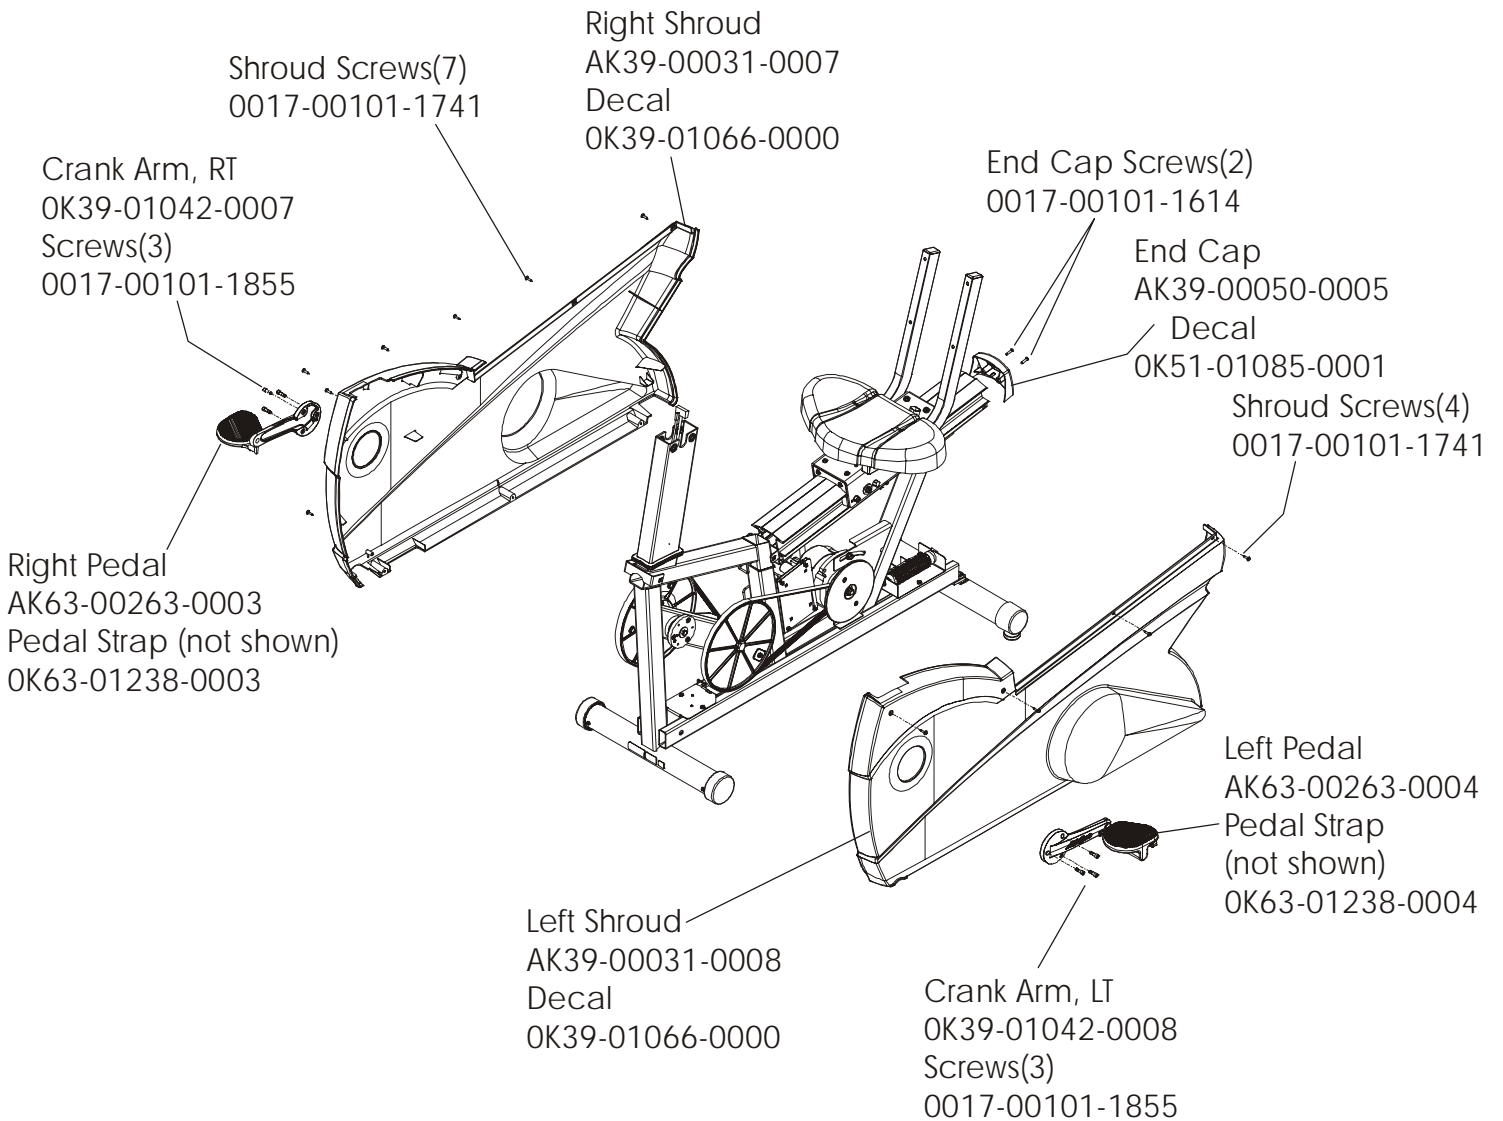

ARCTIC SILVER 95RWEZ
Shrouds, End cap and Pedals

95RWEZ-0100-01
S/N CZR100000 and UP